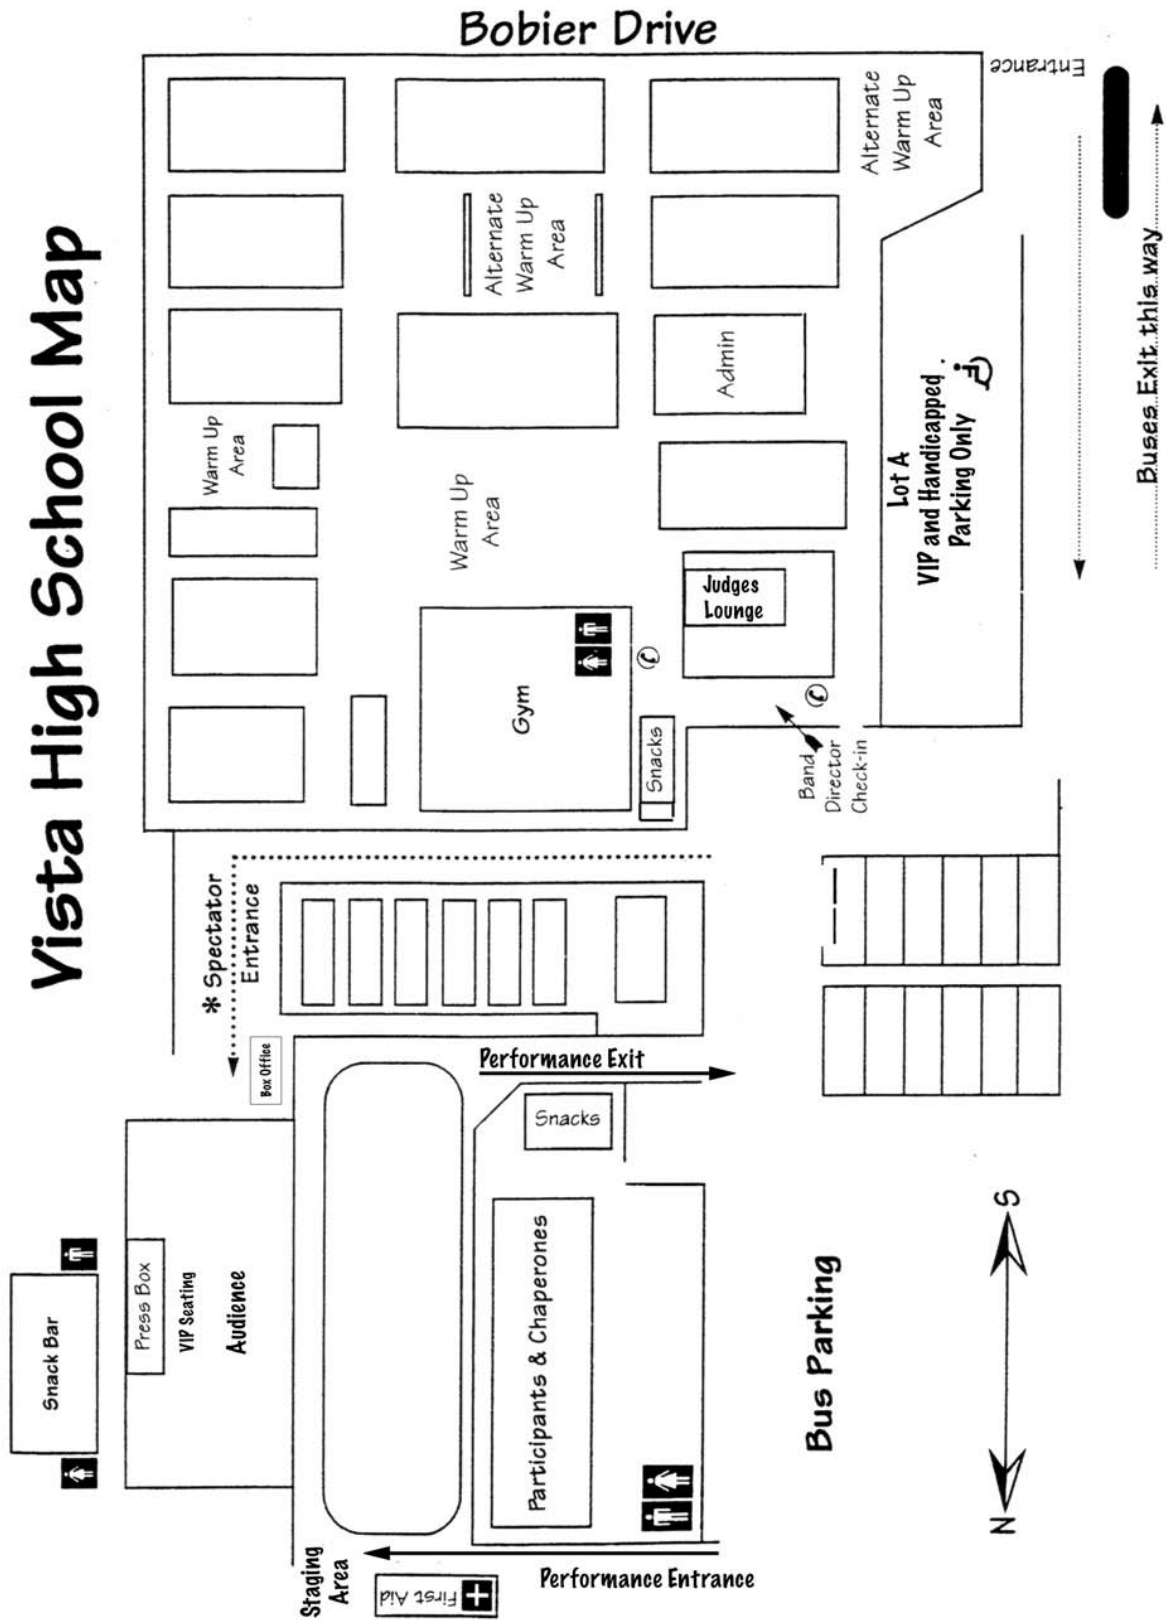

Vista High School Map