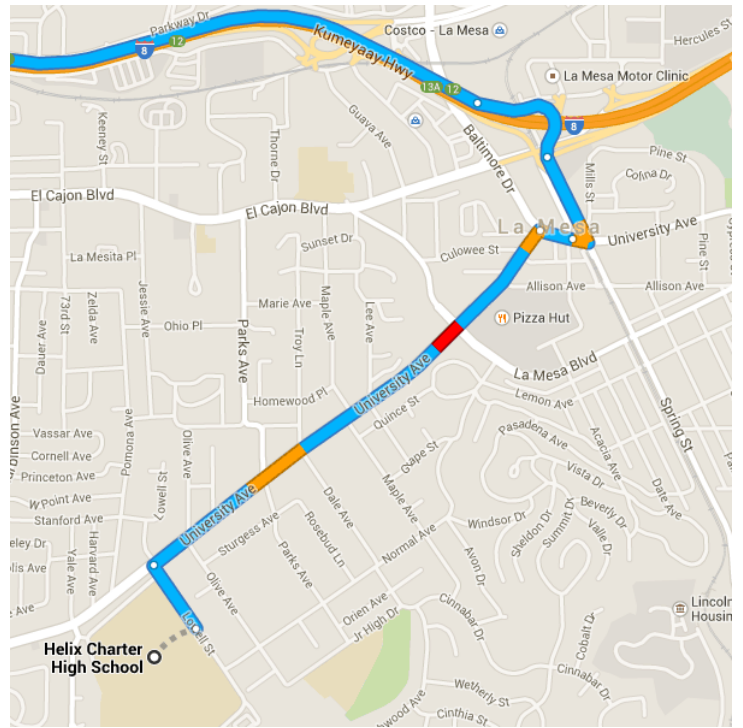

Drive 44.9 miles, 47 min

Directions from Helix Charter High School to Vista High School

○ Helix Charter High School

7323 University Ave, La Mesa, CA 91942

Get on I-8 W from University Ave

1.8 mi / 5 min

- ↑ 1. Head **northwest** on **Lowell St** toward **University Ave**
0.2 mi
- ↘ 2. Turn **right** onto **University Ave**
1.1 mi
- ↘ 3. Turn **right** to stay on **University Ave**
377 ft
- ↙ 4. Take the 1st **left** onto **Spring St**
0.2 mi
- ↗ 5. Slight **right** to merge onto **I-8 W**
0.3 mi

Take I-15 N and CA-78 W to Vista Village Dr in Vista. Take the Vista Village Dr exit from CA-78 W

41.0 mi / 37 min

- 6. Merge onto I-8 W 4.7 mi
- 7. Take the exit onto I-15 N toward Riverside 25.6 mi
- 8. Take the exit onto CA-78 W 10.4 mi
- 9. Take the Vista Village Dr exit 0.2 mi

Continue on Vista Village Dr. Take N Santa Fe Ave to Panther Way

2.2 mi / 5 min

- 10. Turn right onto Vista Village Dr 0.6 mi

 - 11. Turn left onto N Santa Fe Ave 1.3 mi

 - 12. Turn right onto E Bobier Dr 0.2 mi

Map data ©2014 Google, INEGI

DIRECTIONS and PARKING

From Riverside County – I-15 South and turn **Right** on **CA-76** – go **7.6 miles**, Turn **Left** on **East Vista Way** – go **3.0 miles**, Turn **Right** on **East Bobier Dr** – go **1.0 miles** to **Panther Way**, buses and equipment turn here, spectators continue another 0.6 miles to the Afternoon Shuttle Lot or park on public streets.