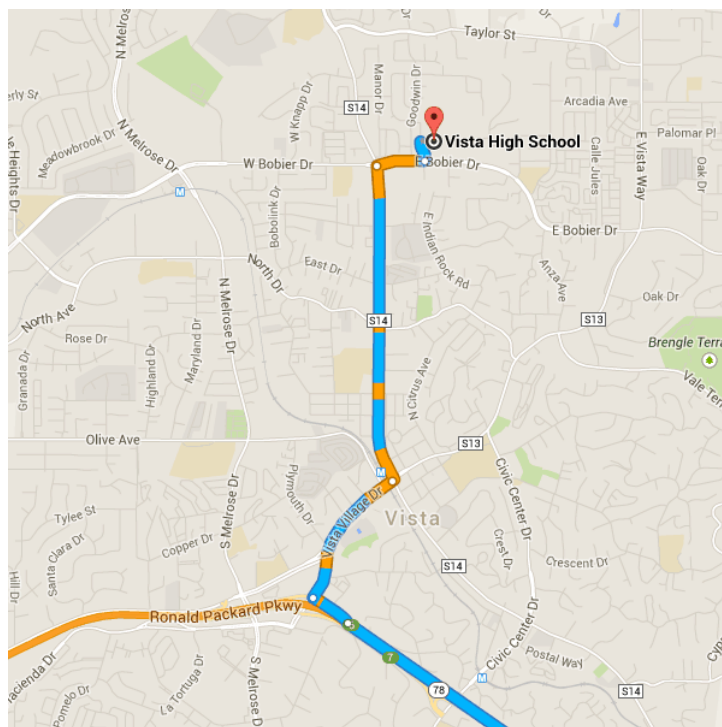

Drive 44.9 miles, 47 min

Directions from Helix Charter High School to Vista High School

○ Helix Charter High School

7323 University Ave, La Mesa, CA 91942

Get on I-8 W from University Ave

1.8 mi / 5 min

- ↑ 1. Head **northwest** on **Lowell St** toward **University Ave**
0.2 mi
- ↘ 2. Turn **right** onto **University Ave**
1.1 mi
- ↘ 3. Turn **right** to stay on **University Ave**
377 ft
- ↙ 4. Take the 1st **left** onto **Spring St**
0.2 mi
- ↗ 5. Slight **right** to merge onto **I-8 W**
0.3 mi

Take I-15 N and CA-78 W to Vista Village Dr in Vista. Take the Vista Village Dr exit from CA-78 W

41.0 mi / 37 min

- 6. Merge onto I-8 W 4.7 mi
- 7. Take the exit onto I-15 N toward Riverside 25.6 mi
- 8. Take the exit onto CA-78 W 10.4 mi
- 9. Take the Vista Village Dr exit 0.2 mi

Continue on Vista Village Dr. Take N Santa Fe Ave to Panther Way

2.2 mi / 5 min

- 10. Turn right onto Vista Village Dr 0.6 mi

 - 11. Turn left onto N Santa Fe Ave 1.3 mi

 - 12. Turn right onto E Bobier Dr 0.2 mi

 - 13. Turn left onto Panther Way 446 ft
- ⚠ Restricted usage road
 - 📍 Destination will be on the right

📍 Vista High School

1 Panther Way, Vista, CA 92084

These directions are for planning purposes only. You may find that construction projects, traffic, weather, or other events may cause conditions to differ from the map results, and you should plan your route accordingly. You must obey all signs or notices regarding your route.