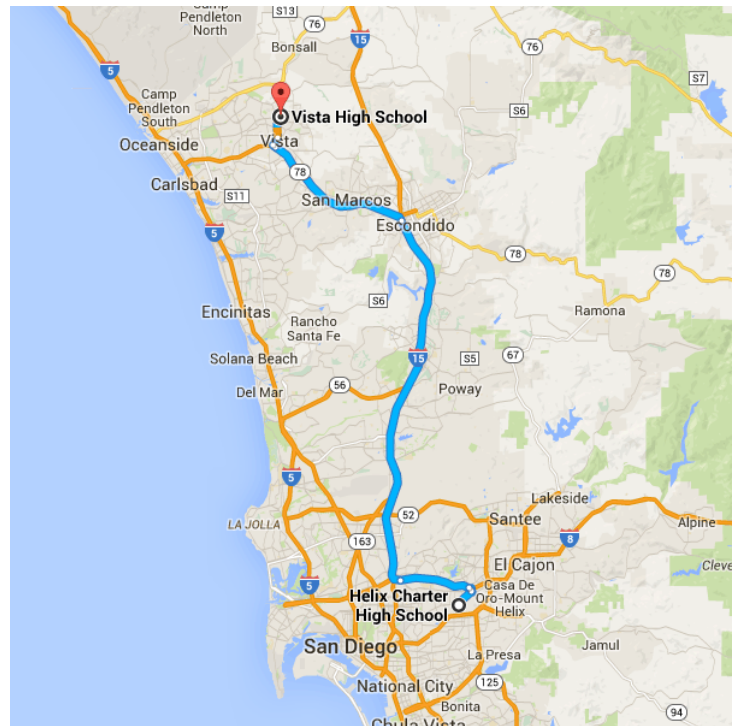

Drive 44.9 miles, 47 min

Directions from Helix Charter High School to Vista High School

○ Helix Charter High School

7323 University Ave, La Mesa, CA 91942

Get on I-8 W from University Ave

1.8 mi / 5 min

- ↑ 1. Head **northwest** on **Lowell St** toward **University Ave**
0.2 mi
- ↘ 2. Turn **right** onto **University Ave**
1.1 mi
- ↘ 3. Turn **right** to stay on **University Ave**
377 ft
- ↙ 4. Take the 1st **left** onto **Spring St**
0.2 mi
- ↗ 5. Slight **right** to merge onto **I-8 W**
0.3 mi

Take I-15 N and CA-78 W to Vista Village Dr in Vista. Take the Vista Village Dr exit from CA-78 W

41.0 mi / 37 min

- 6. Merge onto I-8 W 4.7 mi
- 7. Take the exit onto I-15 N toward Riverside 25.6 mi
- 8. Take the exit onto CA-78 W 10.4 mi
- 9. Take the Vista Village Dr exit 0.2 mi

Continue on Vista Village Dr. Take N Santa Fe Ave to Panther Way

2.2 mi / 5 min

- 10. Turn right onto Vista Village Dr 0.6 mi

 - 11. Turn left onto N Santa Fe Ave 1.3 mi

 - 12. Turn right onto E Bobier Dr 0.2 mi

 - 13. Turn left onto Panther Way 446 ft
- ⚠ Restricted usage road
 - 📍 Destination will be on the right

📍 Vista High School

1 Panther Way, Vista, CA 92084

These directions are for planning purposes only. You may find that construction projects, traffic, weather, or other events may cause conditions to differ from the map results, and you should plan your route accordingly. You must obey all signs or notices regarding your route.