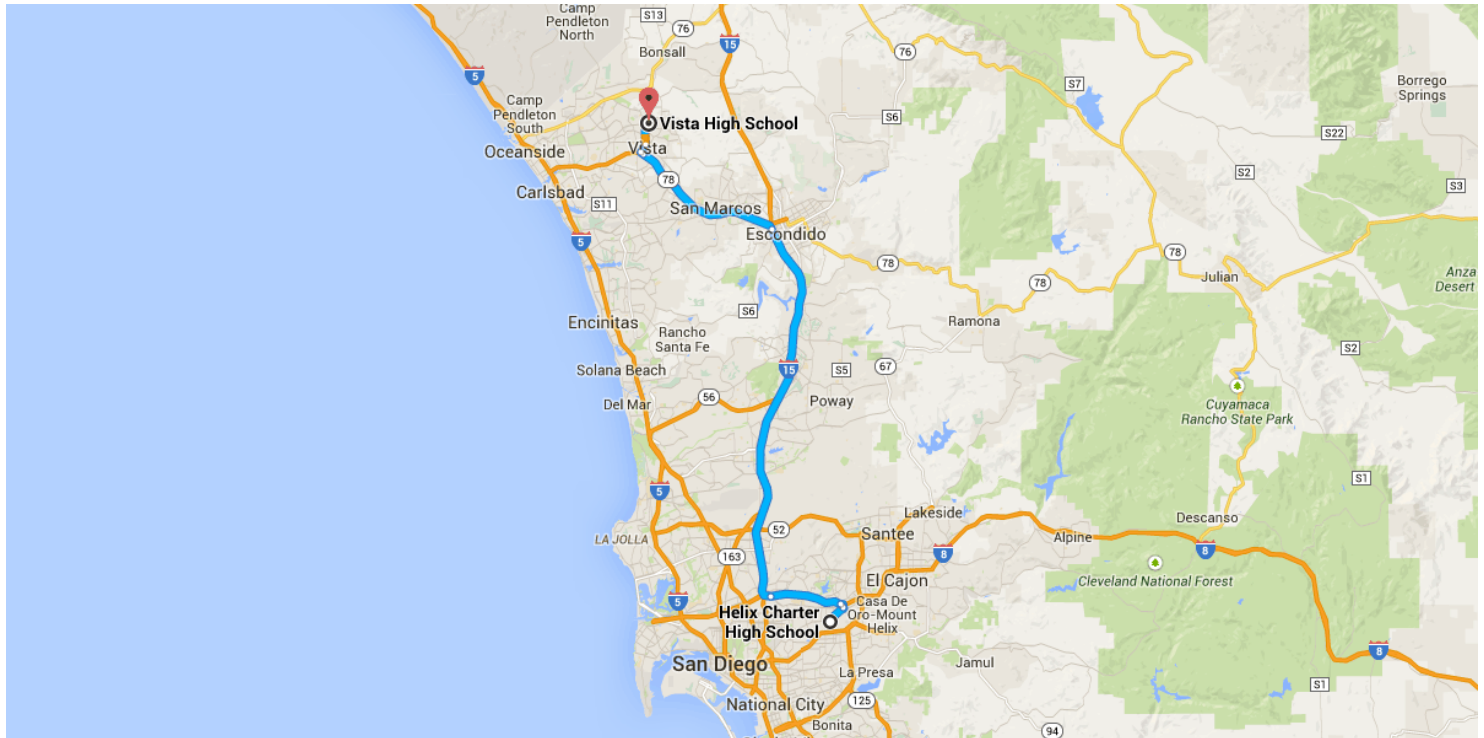

Drive 44.9 miles, 47 min

Directions from Helix Charter High School to Vista High School

○ Helix Charter High School

7323 University Ave, La Mesa, CA 91942

Get on I-8 W from University Ave

1.8 mi / 5 min

- ↑ 1. Head **northwest** on **Lowell St** toward **University Ave**
0.2 mi
- ↘ 2. Turn **right** onto **University Ave**
1.1 mi
- ↘ 3. Turn **right** to stay on **University Ave**
377 ft
- ↙ 4. Take the 1st **left** onto **Spring St**
0.2 mi
- ↗ 5. Slight **right** to merge onto **I-8 W**
0.3 mi

Take I-15 N and CA-78 W to Vista Village Dr in Vista. Take the Vista Village Dr exit from CA-78 W

41.0 mi / 37 min

- 6. Merge onto I-8 W 4.7 mi
- 7. Take the exit onto I-15 N toward Riverside 25.6 mi
- 8. Take the exit onto CA-78 W 10.4 mi
- 9. Take the Vista Village Dr exit 0.2 mi

Continue on Vista Village Dr. Take N Santa Fe Ave to Panther Way

2.2 mi / 5 min

- 10. Turn right onto Vista Village Dr 0.6 mi

 - 11. Turn left onto N Santa Fe Ave 1.3 mi

 - 12. Turn right onto E Bobier Dr 0.2 mi

Map data ©2014 Google, INEGI

DIRECTIONS and PARKING

From Riverside County – I-15 South and turn **Right** on **CA-76** – go **7.6 miles**, Turn **Left** on **East Vista Way** – go **3.0 miles**, Turn **Right** on **East Bobier Dr** – go **1.0 miles** to **Panther Way**, buses and equipment turn here, spectators continue another 0.6 miles to the Afternoon Shuttle Lot or park on public streets.