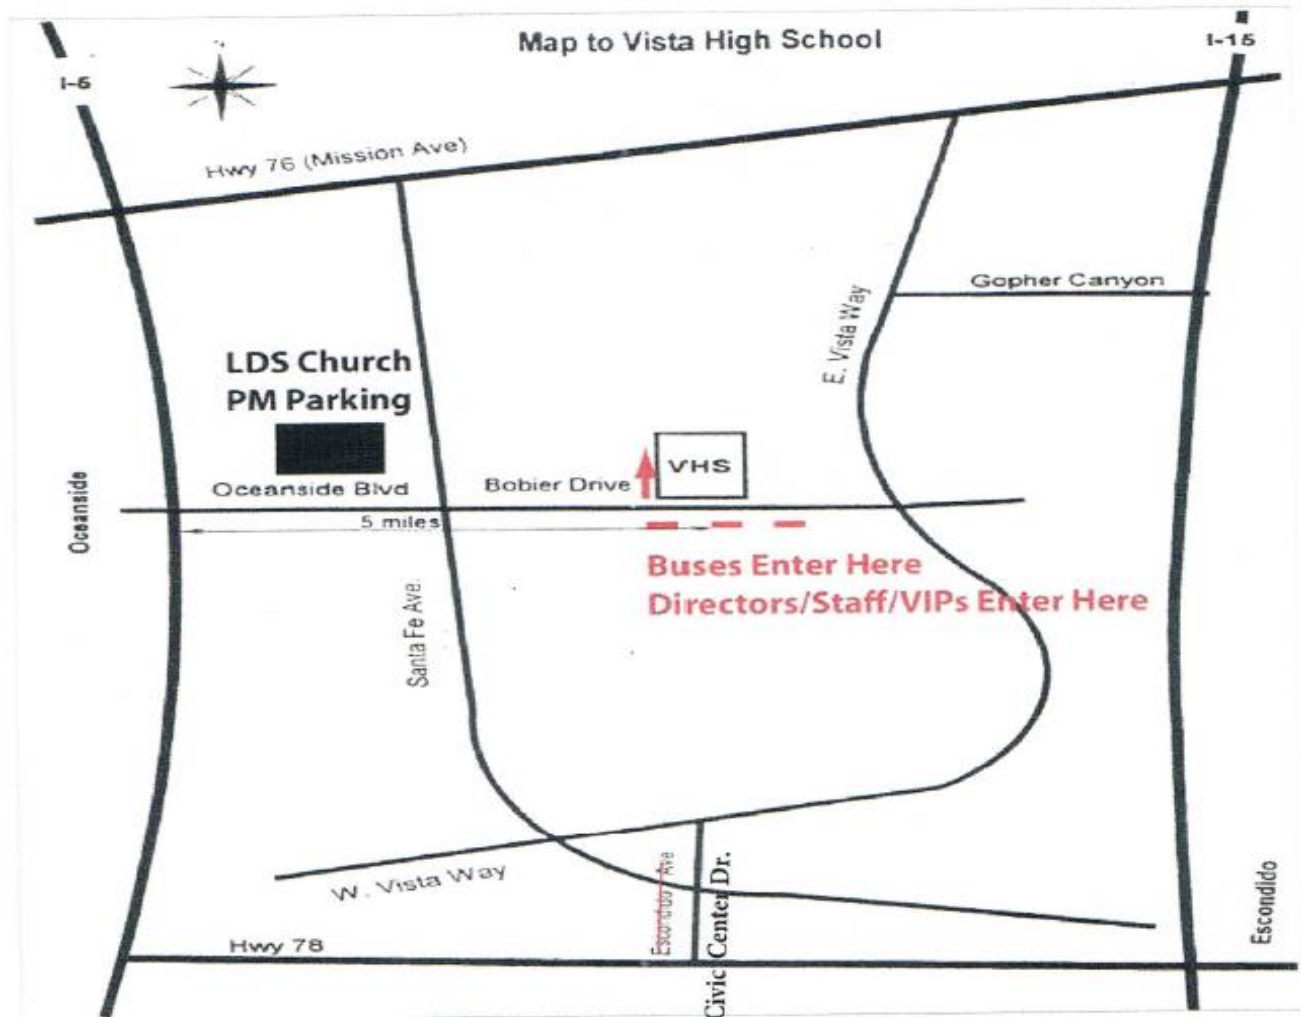

 - 13. Turn left onto Panther Way 446 ft
- ⚠ Restricted usage road
 - 📍 Destination will be on the right

📍 Vista High School

1 Panther Way, Vista, CA 92084

These directions are for planning purposes only. You may find that construction projects, traffic, weather, or other events may cause conditions to differ from the map results, and you should plan your route accordingly. You must obey all signs or notices regarding your route.

Map data ©2014 Google, INEGI

DIRECTIONS and PARKING

From Riverside County – I-15 South and turn **Right** on **CA-76** – go **7.6 miles**, Turn **Left** on **East Vista Way** – go **3.0 miles**, Turn **Right** on **East Bobier Dr** – go **1.0 miles** to **Panther Way**, buses and equipment turn here, spectators continue another 0.6 miles to the Afternoon Shuttle Lot or park on public streets.